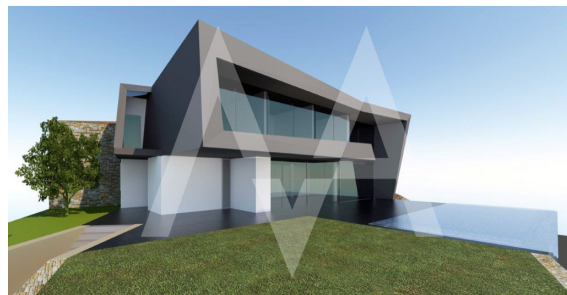

RP1493ALT
2 Plots With Project In Altea Hills

Altea
€ 200.000

Property features

Community features

Property details

Built size **0 m2**
Plot size **0 m2**
Bedrooms **0**
Bathrooms **0**

City **Altea**
Build **-**
Orientation **-**
View **-**