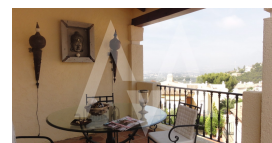

RB1491ALT
Bungalow In Altea Hills

Altea Hills
SOLD