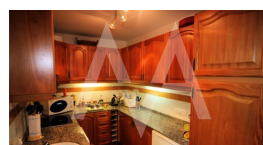

RB1359ALT
Sunny Bungalow With Panoramic Views

Altea
€ 255.000

Property features

Barbecue
Fireplace

Community features

Property details

Built size	120 m2
Plot size	0 m2
Bedrooms	3
Bathrooms	2
City	Altea
Build	2001
Orientation	South
View	Mountain
Distance Airport	-
Distance Sea	-
Distance Shops	-
Dist. City Centre	-