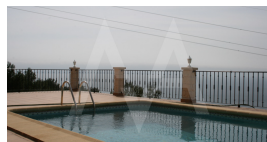

RV1189ALT
Villa In Altea Hills

Altea
€ 480.000

Property features

Dressing Room
Fireplace
Guesthouse

Community features

Property details

Built size **204 m2**
Plot size **822 m2**
Bedrooms **4**
Bathrooms **3**