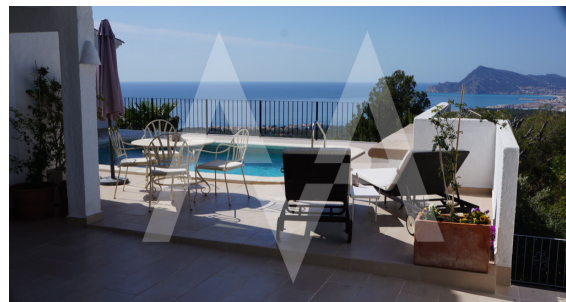

**RV1485ALT**  
Villa In Sierra De Altea

Sierra de Altea  
**SOLD**

**Property features**

Jacuzzi  
Parking Off Road  
Study Room

**Community features**

Near Beach  
Near Shops

**Property details**

Built size **300 m2**  
Plot size **1650 m2**  
Bedrooms **4**  
Bathrooms **3**