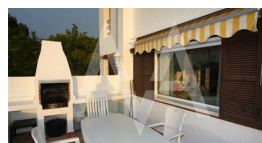

RV1367ALT
Spacious Apartment

Altea
€ 295.000

Property features

Community features

Gardens
Swimming Pool
Tennis Court

Property details

Built size **240 m2**
Plot size **0 m2**
Bedrooms **3**
Bathrooms **3**

City **Altea**
Build -
Orientation -
View **Sea, Mountain**