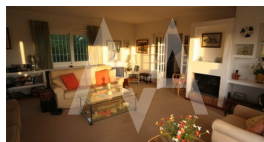

RV1367ALT
Spacious Apartment

Altea
€ 295.000

Property features

Community features

Gardens
Swimming Pool
Tennis Court

Property details

Built size **240 m2**
Plot size **0 m2**
Bedrooms **3**
Bathrooms **3**

City **Altea**
Build -
Orientation -
View **Sea, Mountain**