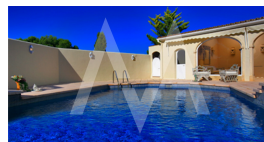

RV1260MOR
Villa Estrella En Moraira

Moraira

€ 975.000 **-13%** € 849.000

Property features

Furnished
Tennis Court

Community features

Golf Court
Paddle Court

Property details