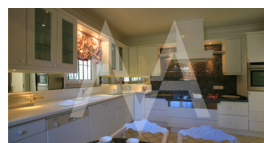

RV1260MOR
Villa Estrella En Moraira

Moraira

€ 975.000 **-13%** € 849.000