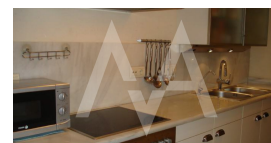

RA1459ALT
Beautiful Sea Light

Altea
€ 310.000

Property features

Community features

Concierge
Gardens
Near Beach
Swimming Pool

Property details

Built size **140 m2**
Plot size **0 m2**
Bedrooms **3**
Bathrooms **2**