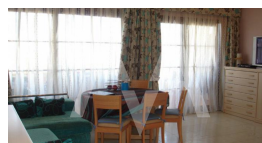

RA1459ALT
Beautiful Sea Light

Altea
€ 310.000

Property features

Community features

Concierge
Gardens
Near Beach
Swimming Pool

Property details

Built size **140 m2**
Plot size **0 m2**
Bedrooms **3**
Bathrooms **2**