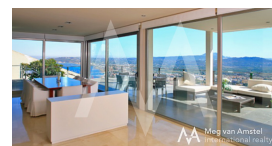

**RV1248JAV**  
Amazing Villa In Javea

Javea  
**SOLD**

**Property features**

**Community features**

**Property details**

Built size **434 m2**  
Plot size **830 m2**  
Bedrooms **4**  
Bathrooms **4**

City **Javea**  
Build **-**  
Orientation **South**  
View **Sea, Panoramic**