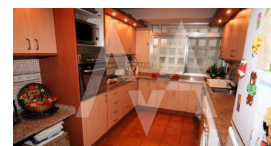

RA1361ALT

Splendid First Line Apartment In The Town Center Of Altea

Altea

€ 260.000

Property features

Barbecue
Fireplace

Community features

Elevator
Gardens
Swimming Pool