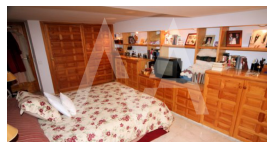

RA1361ALT

Splendid First Line Apartment In The Town Center Of Altea

Altea

€ 260.000