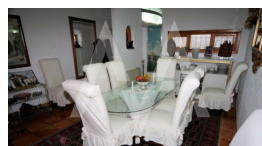

RA1361ALT

Splendid First Line Apartment In The Town Center Of Altea

Altea

€ 260.000

Property features

Barbecue
Fireplace

Community features

Elevator
Gardens
Swimming Pool