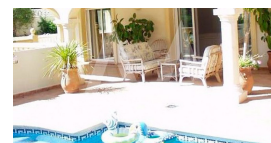

RV401MOR
Villa In Arnella Moraira

Moraira
€ 525.000

Property features

Barbecue
Tv Satellite

Community features

Golf Court
Near Shops

Property details

Built size	230 m2
Plot size	858 m2
Bedrooms	5
Bathrooms	5
City	Moraira
Build	1999
Orientation	S-W
View	Sea, Mountain
Distance Airport	-
Distance Sea	-
Distance Shops	-
Dist. City Centre	-