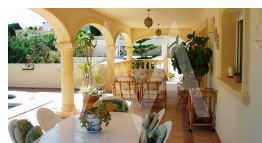

RV401MOR
Villa In Arnella Moraira

Moraira
€ 525.000

Property features

Barbecue
Tv Satellite

Community features

Golf Court
Near Shops

Property details

Built size	230 m2
Plot size	858 m2
Bedrooms	5
Bathrooms	5
City	Moraira
Build	1999
Orientation	S-W
View	Sea, Mountain
Distance Airport	-
Distance Sea	-
Distance Shops	-
Dist. City Centre	-