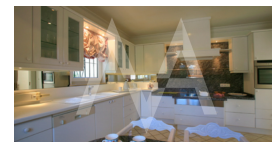

RV1272MAR
Dream Villa In Colonial Style

Marbella
SOLD

Property features

Alarm
Elevator
Gym
Jacuzzi
Storage Room
Tennis Court
Tv Satellite
Wine Cellar

Community features

Golf Court
Tennis Court

Property details