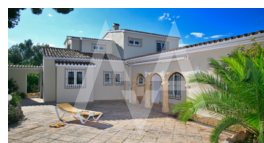

RV1272MAR
Dream Villa In Colonial Style

Marbella
SOLD

Property features

Alarm
Elevator
Gym
Jacuzzi
Storage Room
Tennis Court
Tv Satellite
Wine Cellar

Community features

Golf Court
Tennis Court

Property details