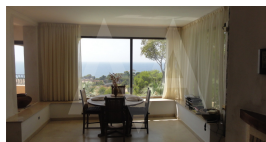

RV1441ALT

Villa In Altea With Sea Views

Altea

€1.800.000 **-24%** € 1.365.000

Property features

- Alarm
- Armored Door
- Barbecue
- Built-in Wardrobes
- Double Glass Windows
- Dressing Room
- Fireplace
- Game Room
- Garage
- Guesthouse Apartment
- Independent Guesthouse
- Laundry Room
- Library
- Outside Kitchen
- Private Parking
- Reform Needed
- Safe-deposit Box
- Storage Room
- Technical Room
- Tv Satellite
- Wine Cellar