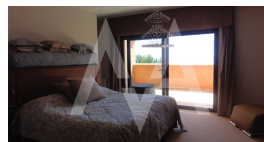

RV1440ALT

Villa With Swimming Pool In Altea Hills

Altea Hills

€ 1.900.000

Property features

Dressing Room
Outside Kitchen

Community features

24h Security
Barbecue
Controlled Access
Golf Court
Gym
Hotel
Jacuzzi
Paddle Court
Social Club
Swimming Pool
Tennis Court