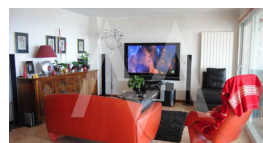

RA1395ALT
Nice Apartment In Sierra Altea

Sierra de Altea
SOLD

Property features

Double Glass Windows
Furnished
Library
Tv Satellite

Community features

15 Min Beach
15 Min Market
15 Min Shops
Barbecue
Concierge
Elevator
Golf Court
Gym
Hotel
Jacuzzi
Social Club
Sport Center
Swimming Pool
Tennis Court