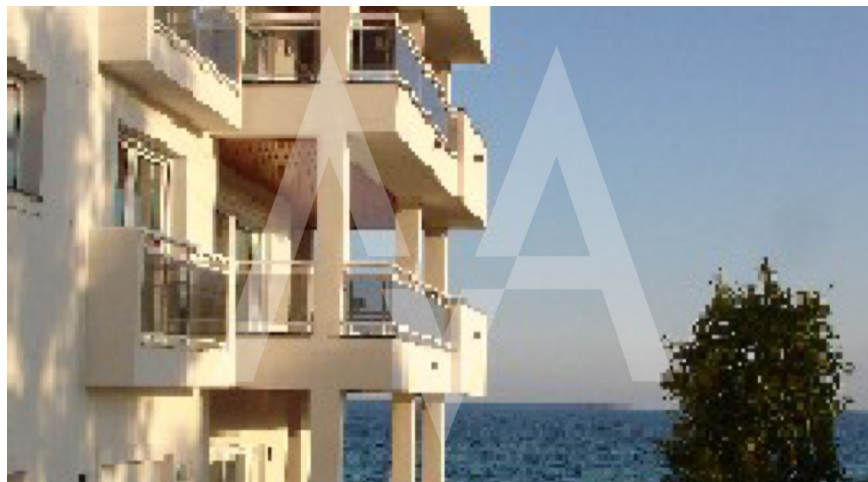

**NA1371ALT**

First Floor Apartment In First Line Of Beach

Altea

€ 285.000

**Property features**

Double Glass Windows  
Tv Satellite

**Community features**

Direct Beach Access  
Gardens  
Sport Center  
Swimming Pool  
Tennis Court  
Tennis Court