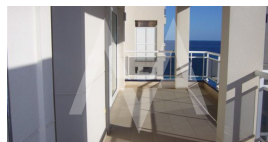

**NA1371ALT**

First Floor Apartment In First Line Of Beach

Altea

€ 285.000

**Property features**

Double Glass Windows  
Tv Satellite

**Community features**

Direct Beach Access  
Gardens  
Sport Center  
Swimming Pool  
Tennis Court  
Tennis Court