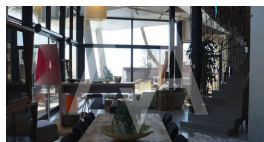

RV1411ALT
Luxury Villa With Great Sea-views

Altea
€ 3.300.000