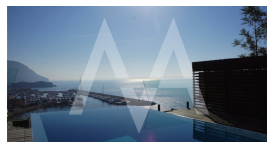

RV1411ALT
Luxury Villa With Great Sea-views

Altea
€ 3.300.000