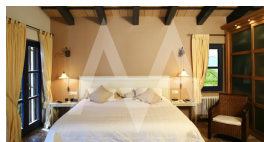

RV1150JAV
Rustic Villa In Javea

Javea

€ 595.000 **-12%** € 525.000

Property features

Armored Door
Barbecue
Built-in Wardrobes
Double Glass Windows
Fireplace
Furnished
Outside Shower
Storage Room
Technical Room
Tv Satellite
Wifi