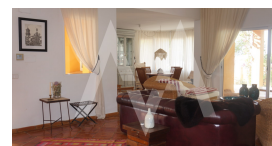

RV1401ALT

Villa Wide Gardened In Altea

Altea

€ 900.000 **-6%** € 850.000