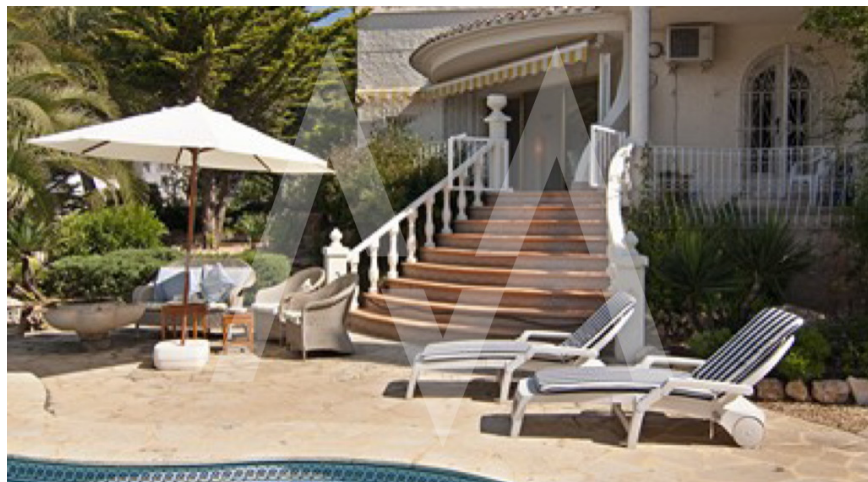

RV1149ALT
Enchanting Villa

Altea

€ 625.000 **-21%** € 495.000

Property features

Alarm
Built-in Wardrobes
Double Glass Windows
Dressing Room
Furnished
Storage Room
Tv Satellite

Community features

15 Min Beach
15 Min Market
15 Min Shops
Gardens
Golf Court
Gym
Hotel
Parking
Social Club
Swimming Pool
Tennis Court

Property details

Built size	130 m2
Plot size	1100 m2
Bedrooms	3
Bathrooms	2
City	Altea
Build	-
Orientation	South
View	Panoramic
Distance Airport	65 km
Distance Sea	1000 m
Distance Shops	1 km
Dist. City Centre	1 km