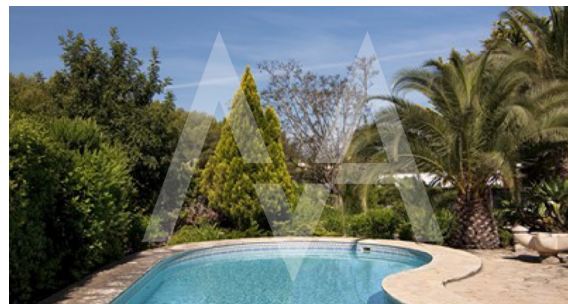

RV1149ALT
Enchanting Villa

Altea

€ 625.000 **-21%** € 495.000

Property features

Alarm
Built-in Wardrobes
Double Glass Windows
Dressing Room
Furnished
Storage Room
Tv Satellite

Community features

15 Min Beach
15 Min Market
15 Min Shops
Gardens
Golf Court
Gym
Hotel
Parking
Social Club
Swimming Pool
Tennis Court

Property details

Built size	130 m2
Plot size	1100 m2
Bedrooms	3
Bathrooms	2
City	Altea
Build	-
Orientation	South
View	Panoramic
Distance Airport	65 km
Distance Sea	1000 m
Distance Shops	1 km
Dist. City Centre	1 km