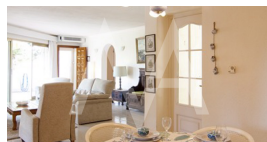

RV1149ALT
Enchanting Villa

Altea

€ 625.000 **-21%** € 495.000

Property features

Alarm
Built-in Wardrobes
Double Glass Windows
Dressing Room
Furnished
Storage Room
Tv Satellite

Community features

15 Min Beach
15 Min Market
15 Min Shops
Gardens
Golf Court
Gym
Hotel
Parking
Social Club
Swimming Pool
Tennis Court