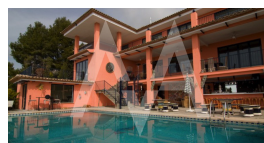

RV1062ALT

Luxury Villa, Natural Glamour, Comfort And Nature

Altea

€ 3.950.000

Property features

- Alarm
- Armored Door
- Barbecue
- Built-in Wardrobes
- Fireplace
- Garage
- Gym
- Internet Connection
- Laundry Room
- Outside Kitchen
- Outside Shower
- Private Parking
- Reform Needed
- Storage Room
- Technical Room
- Tv Satellite

Community features

- 15 Min Beach
- 15 Min Market
- 15 Min Shops
- Controlled Access
- Gardens
- Golf Court
- Gym
- Hotel
- Indoor Swimming Pool
- Jacuzzi
- Paddle Court
- Parking
- Sport Center
- Swimming Pool
- Tennis Court