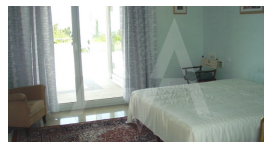

RV1503ALT
Ferrari Villa In Sierra De Altea

Sierra de Altea
ON REQUEST

Property features

Alarm
Armored Door
Barbecue
Built-in Wardrobes
Carport
Double Glass Windows
Dressing Room
Elevator
Employees Room
Fireplace
Furnished
Game Room
Garage
Gym
Internet Connection
Laundry Room
Library
Private Parking
Storage Room
Technical Room
Wine Cellar