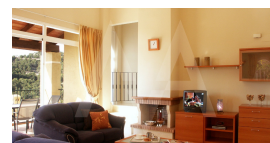

RV1214ALT
Great Villa With Superb Views In Altea

Altea Hills
SOLD

Property features

Built-in Wardrobes
Fireplace

Community features

Property details

Built size **133 m2**
Plot size **0 m2**
Bedrooms **4**
Bathrooms **3**