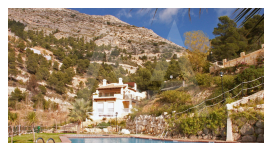

RV1214ALT
Great Villa With Superb Views In Altea

Altea Hills
SOLD

Property features

Built-in Wardrobes
Fireplace

Community features

Property details

Built size **133 m2**
Plot size **0 m2**
Bedrooms **4**
Bathrooms **3**