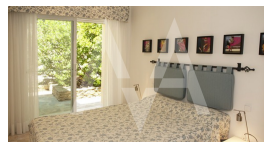

RV1206ALT

Luxury Exotic Stylevilla With Spectacular Sea Views

Altea

€ ~~1.990.000~~ **-32%** € 1.350.000

Property features

- Alarm
- Armored Door
- Built-in Wardrobes
- Carport
- Disabled Access
- Double Glass Windows
- Dressing Room
- Fireplace
- Furnished
- Game Room
- Garage
- Guesthouse Apartment
- Independent Guesthouse
- Internet Connection
- Laundry Room
- Outside Kitchen
- Outside Shower
- Private Parking
- Reformed
- Safe-deposit Box
- Storage Room
- Technical Room