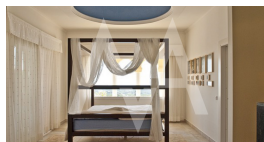

RV1206ALT

Luxury Exotic Stylevilla With Spectacular Sea Views

Altea

€ ~~1.990.000~~ **-32%** € 1.350.000

Property features

- Alarm
- Armored Door
- Built-in Wardrobes
- Carport
- Disabled Access
- Double Glass Windows
- Dressing Room
- Fireplace
- Furnished
- Game Room
- Garage
- Guesthouse Apartment
- Independent Guesthouse
- Internet Connection
- Laundry Room
- Outside Kitchen
- Outside Shower
- Private Parking
- Reformed
- Safe-deposit Box
- Storage Room
- Technical Room