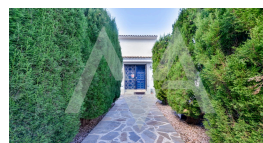

RV2418GUA-C1440

Rustic Property

GUADALEST

€ 525.000