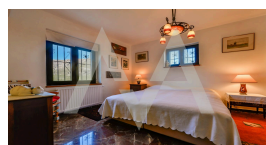

RV2418GUA-C1440

Rustic Property

GUADALEST

€ 525.000