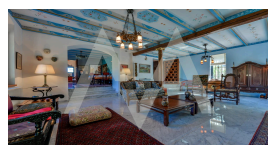

RV2418GUA-C1440

Rustic Property

GUADALEST

€ 525.000