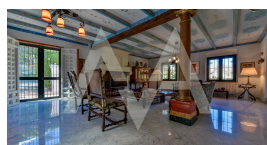

RV2418GUA-C1440

Rustic Property

GUADALEST

€ 525.000