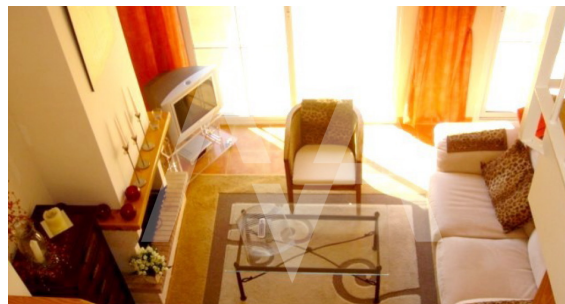

RB515ALT
Bungalow In Altea With Panoramic Sea Views

Altea Hills
€ 300.000

Property features

Community features

Property details

24h Security
Barbecue
Concierge
Controlled Access
Golf Court
Hotel
Paddle Court
Tennis Court