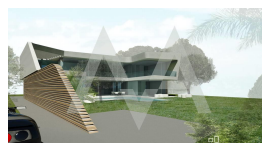

RV2393ALT02-WAZE
Unique Design Villa In Altea

Altea
€ 1.200.000

Property features

Armored Door
Double Glass Windows
Dressing Room
Game Room
Garage
Gym
Jacuzzi
Laundry Room
Outside Shower

Community features

15 Min Beach
15 Min Market
15 Min Shops
Barbecue
Game Area
Gardens
Golf Court
Gym
Hotel
Parking

Property details

Built size	298 m2
Plot size	1046 m2
Bedrooms	4
Bathrooms	4
City	Altea
Build	-
Orientation	S-E
View	Others
Distance Airport	65 km
Distance Sea	400 m
Distance Shops	0,02 km
Dist. City Centre	0,02 km