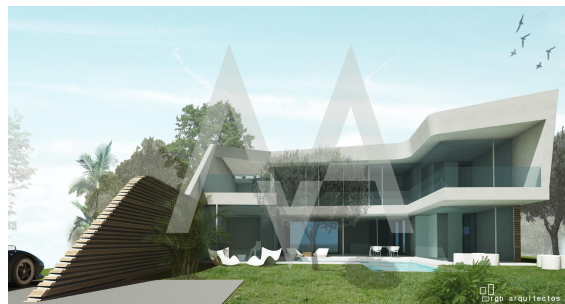

**RV2393ALT02-WAZE**  
Unique Design Villa In Altea

Altea  
**€ 1.200.000**

**Property features**

Armored Door  
Double Glass Windows  
Dressing Room  
Game Room  
Garage  
Gym  
Jacuzzi  
Laundry Room  
Outside Shower

**Community features**

15 Min Beach  
15 Min Market  
15 Min Shops  
Barbecue  
Game Area  
Gardens  
Golf Court  
Gym  
Hotel  
Parking

**Property details**

Built size	<b>298 m2</b>
Plot size	<b>1046 m2</b>
Bedrooms	<b>4</b>
Bathrooms	<b>4</b>
City	<b>Altea</b>
Build	<b>-</b>
Orientation	<b>S-E</b>
View	<b>Others</b>
Distance Airport	<b>65 km</b>
Distance Sea	<b>400 m</b>
Distance Shops	<b>0,02 km</b>
Dist. City Centre	<b>0,02 km</b>