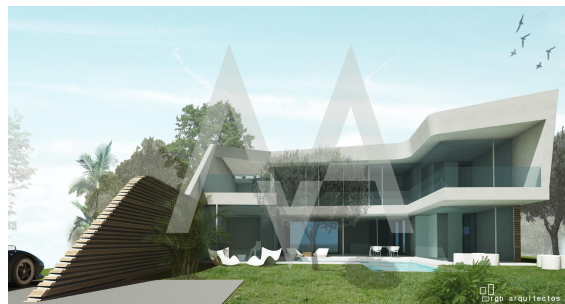

RV2393ALT02-WAZE
Unique Design Villa In Altea

Altea
€ 1.200.000

Property features

Armored Door
Double Glass Windows
Dressing Room
Game Room
Garage
Gym
Jacuzzi
Laundry Room
Outside Shower

Community features

15 Min Beach
15 Min Market
15 Min Shops
Barbecue
Game Area
Gardens
Golf Court
Gym
Hotel
Parking

Property details

Built size	298 m2
Plot size	1046 m2
Bedrooms	4
Bathrooms	4
City	Altea
Build	-
Orientation	S-E
View	Others
Distance Airport	65 km
Distance Sea	400 m
Distance Shops	0,02 km
Dist. City Centre	0,02 km