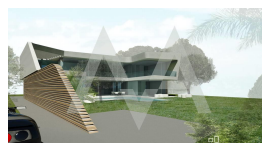

**RV2393ALT02-WAZE**  
Unique Design Villa In Altea

Altea  
**€ 1.200.000**

**Property features**

Armored Door  
Double Glass Windows  
Dressing Room  
Game Room  
Garage  
Gym  
Jacuzzi  
Laundry Room  
Outside Shower

**Community features**

15 Min Beach  
15 Min Market  
15 Min Shops  
Barbecue  
Game Area  
Gardens  
Golf Court  
Gym  
Hotel  
Parking

**Property details**

Built size	<b>298 m2</b>
Plot size	<b>1046 m2</b>
Bedrooms	<b>4</b>
Bathrooms	<b>4</b>
City	<b>Altea</b>
Build	<b>-</b>
Orientation	<b>S-E</b>
View	<b>Others</b>
Distance Airport	<b>65 km</b>
Distance Sea	<b>400 m</b>
Distance Shops	<b>0,02 km</b>
Dist. City Centre	<b>0,02 km</b>