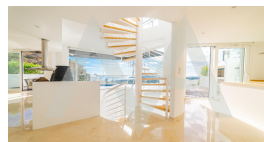

RV2333ALT02-i24

Nice Villa In Altea

Altea
SOLD

Property features

Armored Door
Built-in Wardrobes
Double Glass Windows
Dressing Room
Elevator
Garage
Jacuzzi
Spa

Community features

15 Min Beach
15 Min Market
15 Min Shops
Barbecue
Elevator
Game Area
Gardens
Golf Court
Gym
Hotel
Indoor Swimming Pool
Jacuzzi
Paddle Court
Parking
Social Club
Sport Center
Swimming Pool
Tennis Court