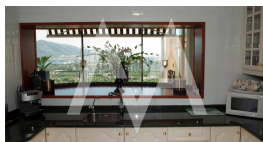

RV380ALT
Luxury Villa In Altea With Versace Decoration

Altea
€ 2.900.000