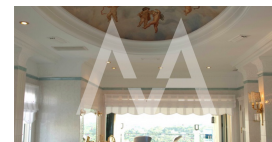

RV380ALT
Luxury Villa In Altea With Versace Decoration

Altea
€ 2.900.000