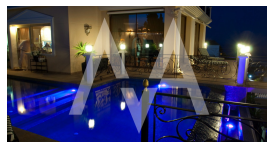

RV380ALT
Luxury Villa In Altea With Versace Decoration

Altea
€ 2.900.000