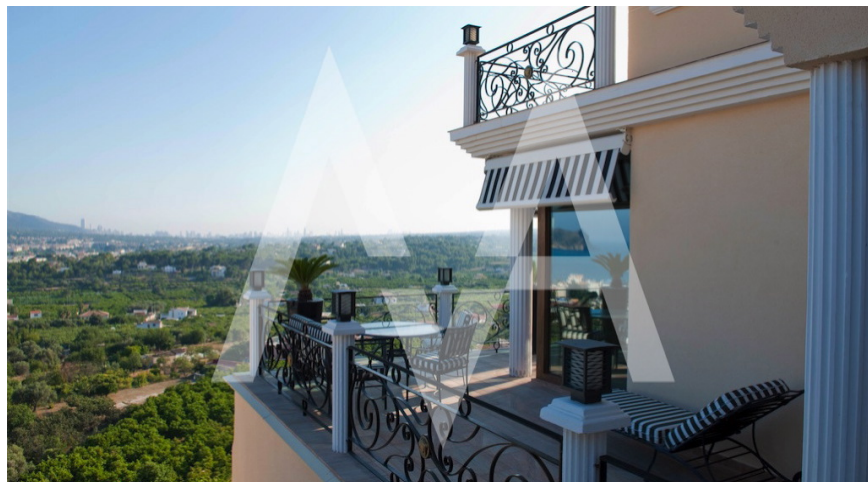

**RV380ALT**  
Luxury Villa In Altea With Versace Decoration

Altea  
€ 2.900.000

**Property features**

- Alarm
- Barbecue
- Centralised Security
- Domotic System
- Double Glass Windows
- Fireplace
- Guesthouse
- Jacuzzi
- Video Surveillance

**Community features**

- Gardens
- Hotel
- Public Transport
- Tennis Court

**Property details**

Built size	<b>500 m2</b>
Plot size	<b>1000 m2</b>
Bedrooms	<b>4</b>
Bathrooms	<b>4</b>
City	<b>Altea</b>
Build	<b>2000</b>
Orientation	<b>S-E</b>
View	<b>harbour, sea, mountain</b>
Distance Airport	
Distance Sea	<b>65 km</b>
Distance Shops	<b>1000 m</b>
Dist. City Centre	<b>1 km</b>
	<b>1 km</b>