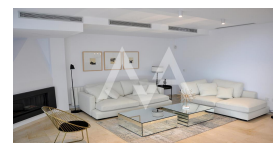

RV2295ALT02

Amazing Villa With Panoramic Sea Views In Sierra Altea

**ALTEA LA VIEJA
ON REQUEST**

Property features

- Armored Door
- Barbecue
- Built-in Wardrobes
- Carport
- Centralised Security
- Disabled Access
- Dressing Room
- Elevator
- Fireplace
- Garage
- Internet Connection
- Jacuzzi
- Laundry Room
- Outside Shower
- Private Parking
- Storage Room
- Technical Room