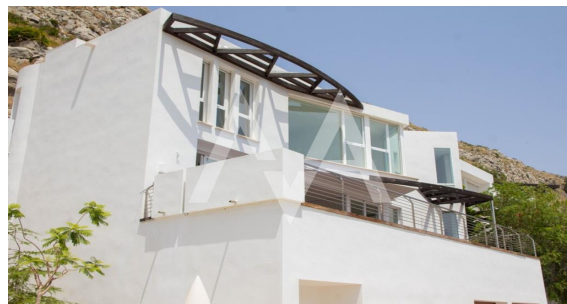

RV2295ALT02

Amazing Villa With Panoramic Sea Views In Sierra Altea

**ALTEA LA VIEJA
ON REQUEST**

Property features

- Armored Door
- Barbecue
- Built-in Wardrobes
- Carport
- Centralised Security
- Disabled Access
- Dressing Room
- Elevator
- Fireplace
- Garage
- Internet Connection
- Jacuzzi
- Laundry Room
- Outside Shower
- Private Parking
- Storage Room
- Technical Room

Property details

Built size	368 m2
Plot size	66 m2
Bedrooms	4
Bathrooms	4
City	ALTEA LA VIEJA
Build	2019
Orientation	-
View	Sea, Mountain, Panoramic
Distance Airport	
Distance Sea	50 km
Distance Shops	1500 m
Dist. City Centre	1 km
	1 km