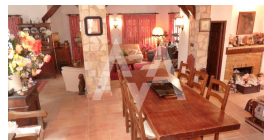

RV2290ALT02
Big Villa In Sierra De Altea

ALTEA LA VIEJA
€ 550.000

Property features

Armored Door
Barbecue
Built-in Wardrobes
Carport
Fireplace
Garage
Internet Connection
Outside Shower
Private Parking
Storage Room
Technical Room