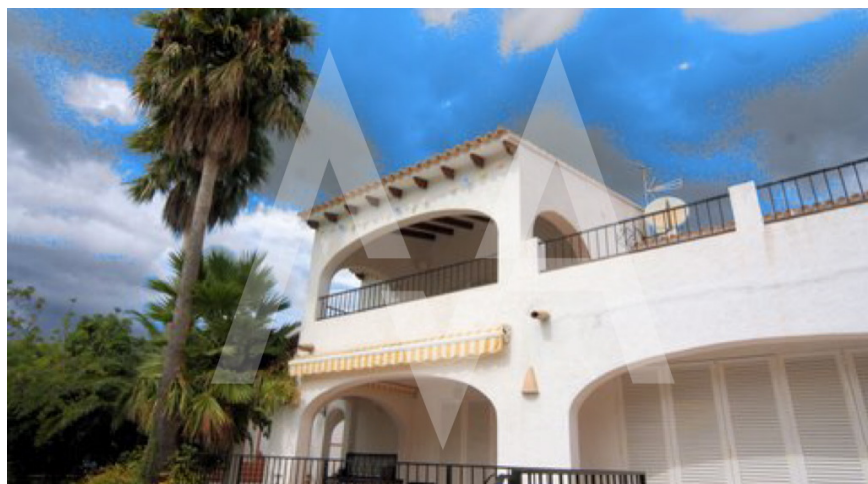

**RV1235ALT**  
Beautiful Rustic Villa

Altea  
€ 585.000

**Property features**

Alarm  
Barbecue  
Outside Kitchen  
Tv Satellite  
Wine Cellar

**Community features**

Golf Court  
Near Beach  
Near Market  
Near Shops  
Public Transport  
Social Club  
Tennis Court  
Tennis Court

**Property details**

Built size	<b>240 m2</b>
Plot size	<b>1026 m2</b>
Bedrooms	<b>4</b>
Bathrooms	<b>3</b>
City	<b>Altea</b>
Build	<b>1999</b>
Orientation	<b>South</b>
View	<b>Mountain</b>
Distance Airport	-
Distance Sea	-
Distance Shops	-
Dist. City Centre	-