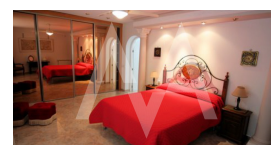

**RV1235ALT**  
Beautiful Rustic Villa

Altea  
€ 585.000

**Property features**

Alarm  
Barbecue  
Outside Kitchen  
Tv Satellite  
Wine Cellar

**Community features**

Golf Court  
Near Beach  
Near Market  
Near Shops  
Public Transport  
Social Club  
Tennis Court  
Tennis Court