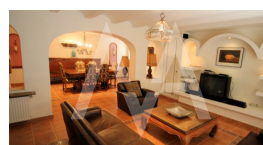

**RV1235ALT**  
Beautiful Rustic Villa

Altea  
€ 585.000

**Property features**

Alarm  
Barbecue  
Outside Kitchen  
Tv Satellite  
Wine Cellar

**Community features**

Golf Court  
Near Beach  
Near Market  
Near Shops  
Public Transport  
Social Club  
Tennis Court  
Tennis Court