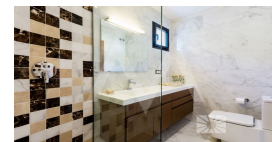

RV2226ALT02

Fantastic Sea Views Villa Close To Golf Altea

Altea
SOLD

Property features

- Alarm
- Armored Door
- Barbecue
- Built-in Wardrobes
- Carport
- Double Glass Windows
- Dressing Room
- Furnished
- Garage
- Internet Connection
- Laundry Room
- Outside Kitchen
- Outside Shower
- Private Parking
- Storage Room
- Technical Room
- Tv Satellite
- Wifi