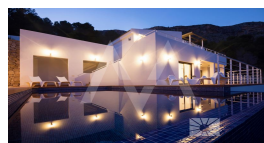

RV2226ALT02

Fantastic Sea Views Villa Close To Golf Altea

Altea
SOLD

Property features

- Alarm
- Armored Door
- Barbecue
- Built-in Wardrobes
- Carport
- Double Glass Windows
- Dressing Room
- Furnished
- Garage
- Internet Connection
- Laundry Room
- Outside Kitchen
- Outside Shower
- Private Parking
- Storage Room
- Technical Room
- Tv Satellite
- Wifi

Community features

- 15 Min Beach
- 15 Min Market
- 15 Min Shops
- Game Area
- Gardens
- Golf Court
- Gym
- Hotel
- Paddle Court
- Parking
- Social Club
- Sport Center
- Swimming Pool
- Tennis Court

Property details