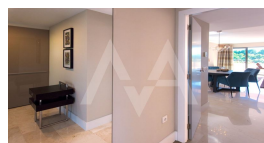

**RA2225ALT01**  
Amazing Apartment In Altea

Altea - For Rent  
**ON REQUEST**

**Property features**

Alarm  
Armored Door  
Centralised Security  
Double Glass Windows  
Electric Blinds  
Elevator  
Furnished  
Garage  
Gym  
Internet Connection  
Laundry Room  
Private Parking  
Reformed  
Storage Room  
Technical Room  
Tennis Court  
Tv Satellite  
Wifi