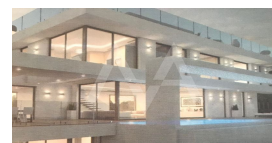

RP2219ALT01

Fantastic Plot With Sea Views

Altea

€ 245.000

Property features

Community features

Property details

- 15 Min Beach
- 15 Min Market
- 15 Min Shops
- Game Area
- Gardens
- Golf Court
- Gym
- Hotel
- Paddle Court
- Parking
- Sport Center
- Tennis Court