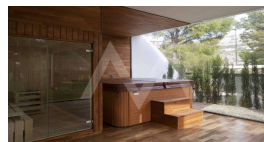

RV2218ALT02

Fantastic Luxurious Villa Altea 300 M. To Beach

Altea
SOLD

Property features

Alarm
Armored Door
Built-in Wardrobes
Centralised Security
Double Glass Windows
Dressing Room
Electric Blinds
Furnished
Internet Connection
Jacuzzi
Laundry Room
Outside Shower
Private Parking
Sauna
Spa
Storage Room
Technical Room
Tv Satellite
Wifi

Community features

Game Area
Gardens
Golf Court
Gym
Hotel
Paddle Court
Parking
Social Club
Sport Center
Tennis Court

Property details

Built size	320 m2
Plot size	1030 m2
Bedrooms	4
Bathrooms	4
City	Altea
Build	2016
Orientation	-
View	
Distance Airport	60 km
Distance Sea	300 m
Distance Shops	0,1 km
Dist. City Centre	0,1 km