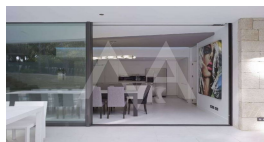

RV2218ALT02

Fantastic Luxurious Villa Altea 300 M. To Beach

Altea
SOLD

Property features

Alarm
Armored Door
Built-in Wardrobes
Centralised Security
Double Glass Windows
Dressing Room
Electric Blinds
Furnished
Internet Connection
Jacuzzi
Laundry Room
Outside Shower
Private Parking
Sauna
Spa
Storage Room
Technical Room
Tv Satellite
Wifi

Community features

Game Area
Gardens
Golf Court
Gym
Hotel
Paddle Court
Parking
Social Club
Sport Center
Tennis Court

Property details

Built size	320 m2
Plot size	1030 m2
Bedrooms	4
Bathrooms	4
City	Altea
Build	2016
Orientation	-
View	
Distance Airport	60 km
Distance Sea	300 m
Distance Shops	0,1 km
Dist. City Centre	0,1 km