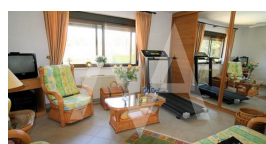

RV1265ALT
Splendid House In Albir

Albir
SOLD

Property features

Fireplace
Furnished
Furnished

Community features

Golf Court
Gym
Hotel
Tennis Court

Property details

Built size	182 m2
Plot size	1105 m2
Bedrooms	3
Bathrooms	1
City	Albir
Build	1978
Orientation	North
View	Mountain
Distance Airport	-
Distance Sea	-
Distance Shops	-
Dist. City Centre	-