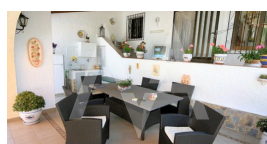

RV1265ALT
Splendid House In Albir

Albir
SOLD

Property features

Fireplace
Furnished
Furnished

Community features

Golf Court
Gym
Hotel
Tennis Court

Property details

Built size	182 m2
Plot size	1105 m2
Bedrooms	3
Bathrooms	1
City	Albir
Build	1978
Orientation	North
View	Mountain
Distance Airport	-
Distance Sea	-
Distance Shops	-
Dist. City Centre	-