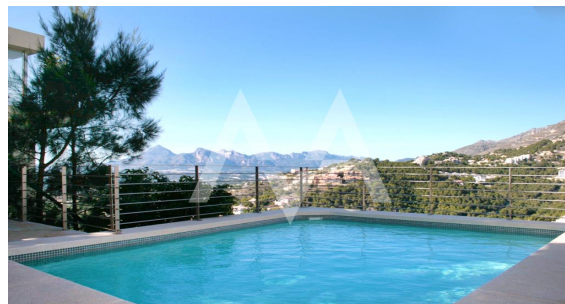

RV2177ALT01

Modern Villa Cielo Mountain Views Altea Hills

Altea Hills

ON REQUEST

Property features

Alarm
Armored Door
Built-in Wardrobes
Carport
Double Glass Windows
Dressing Room
Furnished
Internet Connection
Laundry Room
Outside Shower
Private Parking
Reform Needed
Storage Room
Technical Room
Tv Satellite
Wifi

Community features

15 Min Beach
15 Min Market
15 Min Shops
24h Security
Concierge
Controlled Access
Disabled Access
Game Area
Gardens
Golf Court
Gym
Hotel
Indoor Swimming Pool
Jacuzzi
Paddle Court
Parking
Social Club
Sport Center
Swimming Pool
Tennis Court