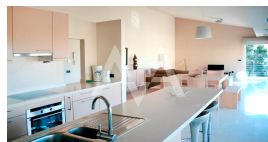

RV2177ALT01

Modern Villa Cielo Mountain Views Altea Hills

Altea Hills

ON REQUEST

Property features

Alarm
Armored Door
Built-in Wardrobes
Carport
Double Glass Windows
Dressing Room
Furnished
Internet Connection
Laundry Room
Outside Shower
Private Parking
Reform Needed
Storage Room
Technical Room
Tv Satellite
Wifi