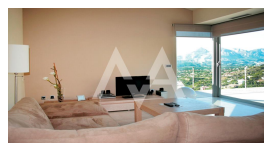

RV2177ALT01

Modern Villa Cielo Mountain Views Altea Hills

Altea Hills

ON REQUEST

Property features

Alarm
Armored Door
Built-in Wardrobes
Carport
Double Glass Windows
Dressing Room
Furnished
Internet Connection
Laundry Room
Outside Shower
Private Parking
Reform Needed
Storage Room
Technical Room
Tv Satellite
Wifi