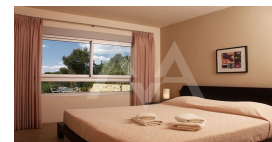

RV2175ALT01
Villa With Nice Views Altea Hills

Altea Hills
ON REQUEST