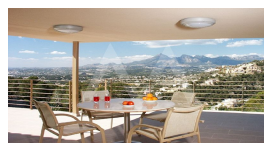

RV2175ALT01
Villa With Nice Views Altea Hills

Altea Hills
ON REQUEST