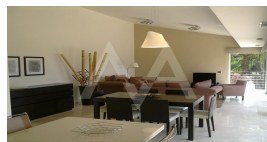

RV2175ALT01
Villa With Nice Views Altea Hills

Altea Hills
ON REQUEST