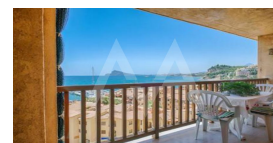

RA2169ALT02

Apartment Fantastic Sea Views Altea

Altea
SOLD