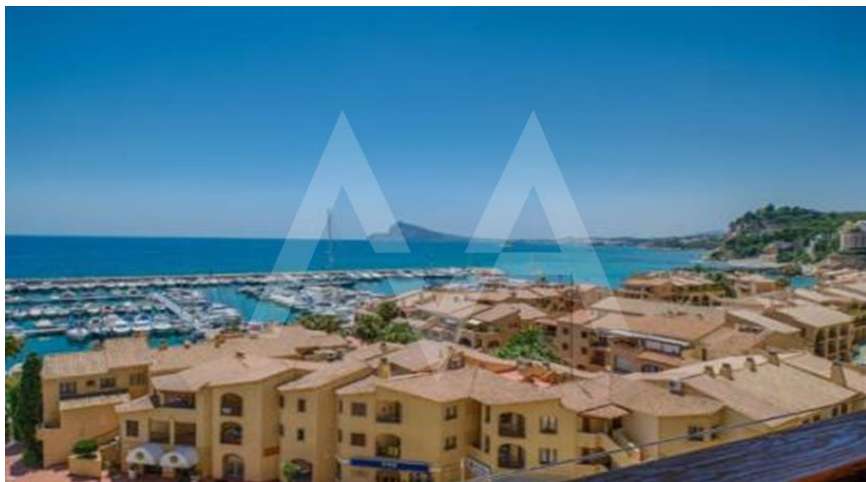

RA2169ALT02

Apartment Fantastic Sea Views Altea

Altea
SOLD

Property features

Alarm
Armored Door
Built-in Wardrobes
Double Glass Windows
Furnished
Garage
Internet Connection
Tv Satellite
Wifi

Community features

Elevator
Game Area
Gardens
Golf Court
Gym
Hotel
Indoor Swimming Pool
Jacuzzi
Paddle Court
Parking
Social Club
Swimming Pool
Tennis Court

Property details

Built size	80 m2
Plot size	0 m2
Bedrooms	2
Bathrooms	1
City	Altea
Build	-
Orientation	East
View	Sea
Distance Airport	60 km
Distance Sea	100 m
Distance Shops	3 km
Dist. City Centre	3 km