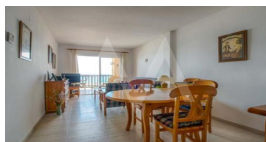

RA2169ALT02

Apartment Fantastic Sea Views Altea

Altea
SOLD