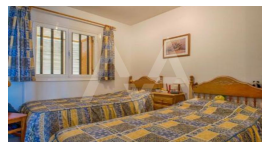

RA2169ALT02

Apartment Fantastic Sea Views Altea

Altea
SOLD

Property features

Alarm
Armored Door
Built-in Wardrobes
Double Glass Windows
Furnished
Garage
Internet Connection
Tv Satellite
Wifi

Community features

Elevator
Game Area
Gardens
Golf Court
Gym
Hotel
Indoor Swimming Pool
Jacuzzi
Paddle Court
Parking
Social Club
Swimming Pool
Tennis Court

Property details

Built size	80 m2
Plot size	0 m2
Bedrooms	2
Bathrooms	1
City	Altea
Build	-
Orientation	East
View	Sea
Distance Airport	60 km
Distance Sea	100 m
Distance Shops	3 km
Dist. City Centre	3 km