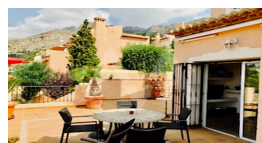

RB2167ALT01

Nice Bungalow In Altea Hills With Panoramic Sea Views

Altea

€ 289.000

Property features

Alarm
Armored Door
Barbecue
Built-in Wardrobes
Carport
Centralised Security
Double Glass Windows
Dressing Room
Fireplace
Furnished
Garage
Internet Connection
Jacuzzi
Laundry Room
Private Parking
Safe-deposit Box
Tv Satellite
Wifi

Community features

15 Min Beach
15 Min Market
15 Min Shops
24h Security
Game Area
Gardens
Golf Court
Gym
Hotel
Indoor Swimming Pool
Jacuzzi
Paddle Court
Parking
Social Club
Sport Center
Swimming Pool
Tennis Court