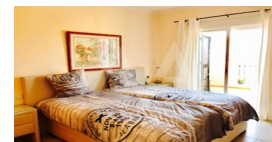

RB2167ALT01

Nice Bungalow In Altea Hills With Panoramic Sea Views

Altea

€ 289.000

Property features

Alarm
Armored Door
Barbecue
Built-in Wardrobes
Carport
Centralised Security
Double Glass Windows
Dressing Room
Fireplace
Furnished
Garage
Internet Connection
Jacuzzi
Laundry Room
Private Parking
Safe-deposit Box
Tv Satellite
Wifi

Property details

Built size	137 m2
Plot size	0 m2
Bedrooms	3
Bathrooms	3
City	Altea
Build	-
Orientation	S-E
View	Sea, Panoramic
Distance Airport	65 km
Distance Sea	1000 m
Distance Shops	1,5 km
Dist. City Centre	1,5 km