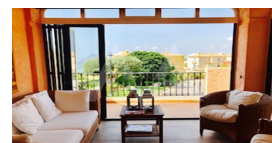

RB2167ALT01

Nice Bungalow In Altea Hills With Panoramic Sea Views

Altea

€ 289.000

Property features

Alarm
Armored Door
Barbecue
Built-in Wardrobes
Carport
Centralised Security
Double Glass Windows
Dressing Room
Fireplace
Furnished
Garage
Internet Connection
Jacuzzi
Laundry Room
Private Parking
Safe-deposit Box
Tv Satellite
Wifi

Community features

15 Min Beach
15 Min Market
15 Min Shops
24h Security
Game Area
Gardens
Golf Court
Gym
Hotel
Indoor Swimming Pool
Jacuzzi
Paddle Court
Parking
Social Club
Sport Center
Swimming Pool
Tennis Court