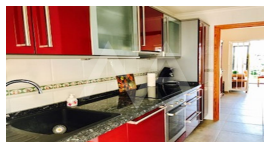

RB2167ALT01

Nice Bungalow In Altea Hills With Panoramic Sea Views

Altea

€ 289.000

Property features

Alarm
Armored Door
Barbecue
Built-in Wardrobes
Carport
Centralised Security
Double Glass Windows
Dressing Room
Fireplace
Furnished
Garage
Internet Connection
Jacuzzi
Laundry Room
Private Parking
Safe-deposit Box
Tv Satellite
Wifi