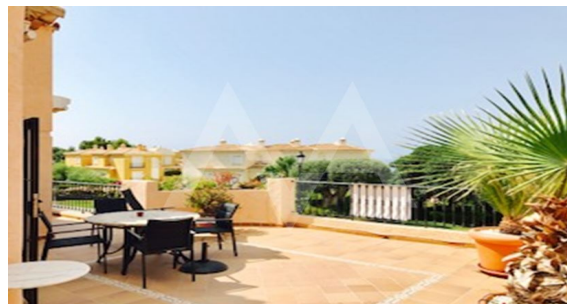

RB2167ALT01

Nice Bungalow In Altea Hills With Panoramic Sea Views

Altea

€ 289.000

Property features

Alarm
Armored Door
Barbecue
Built-in Wardrobes
Carport
Centralised Security
Double Glass Windows
Dressing Room
Fireplace
Furnished
Garage
Internet Connection
Jacuzzi
Laundry Room
Private Parking
Safe-deposit Box
Tv Satellite
Wifi

Community features

15 Min Beach
15 Min Market
15 Min Shops
24h Security
Game Area
Gardens
Golf Court
Gym
Hotel
Indoor Swimming Pool
Jacuzzi
Paddle Court
Parking
Social Club
Sport Center
Swimming Pool
Tennis Court