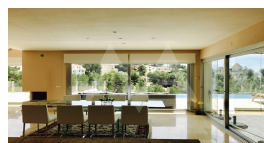

RV2155ALT01

Nice Villa With Panoramic Sea Views In Sierra De Altea

Altea

€ 2.450.000

Property features

- Alarm
- Armored Door
- Barbecue
- Built-in Wardrobes
- Carport
- Double Glass Windows
- Dressing Room
- Employees Room
- Game Room
- Garage
- Guesthouse Apartment
- Independent Guesthouse
- Gym
- Home-cinema
- Internet Connection
- Jacuzzi
- Laundry Room
- Library
- Outside Kitchen
- Outside Shower
- Private Parking
- Storage Room

Community features

- 15 Min Beach
- 15 Min Market
- 15 Min Shops
- Game Area
- Gardens
- Golf Court
- Gym
- Hotel
- Indoor Swimming Pool
- Jacuzzi
- Paddle Court
- Parking
- Social Club
- Sport Center
- Swimming Pool
- Tennis Court