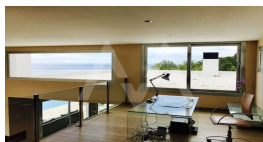

RV2155ALT01

Nice Villa With Panoramic Sea Views In Sierra De Altea

Altea

€ 2.450.000

Property features

- Alarm
- Armored Door
- Barbecue
- Built-in Wardrobes
- Carport
- Double Glass Windows
- Dressing Room
- Employees Room
- Game Room
- Garage
- Guesthouse Apartment
- Independent Guesthouse
- Gym
- Home-cinema
- Internet Connection
- Jacuzzi
- Laundry Room
- Library
- Outside Kitchen
- Outside Shower
- Private Parking
- Storage Room