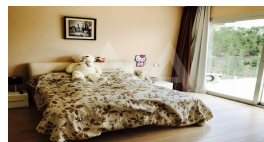

RV2155ALT01

Nice Villa With Panoramic Sea Views In Sierra De Altea

Altea

€ 2.450.000

Property features

- Alarm
- Armored Door
- Barbecue
- Built-in Wardrobes
- Carport
- Double Glass Windows
- Dressing Room
- Employees Room
- Game Room
- Garage
- Guesthouse Apartment
- Independent Guesthouse
- Gym
- Home-cinema
- Internet Connection
- Jacuzzi
- Laundry Room
- Library
- Outside Kitchen
- Outside Shower
- Private Parking
- Storage Room

Property details

Built size	600 m2
Plot size	1550 m2
Bedrooms	5
Bathrooms	4
City	Altea
Build	2008
Orientation	South
View	Sea, Panoramic
Distance Airport	65 km
Distance Sea	6000 m
Distance Shops	6,5 km
Dist. City Centre	6,5 km