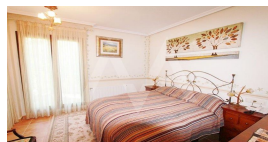

RV2151ALT02
Nice Villa In Altea Hills

Altea

€ 380.000 **-1%** € 375.000