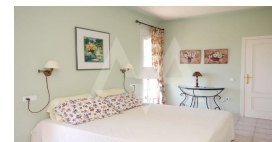

RV2149ALT02
Nice Villa In Altea Hills

Altea
SOLD