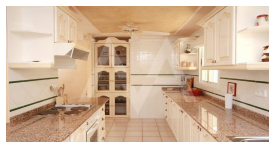

RV2149ALT02
Nice Villa In Altea Hills

Altea
SOLD