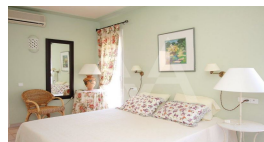

RV2149ALT02
Nice Villa In Altea Hills

Altea
SOLD