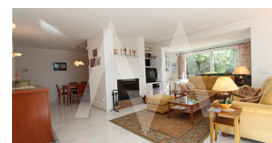

RV1283ALT
Villa With Fantastic Seaviews Near The Golf Course

Altea
SOLD

Property features

Double Glass Windows
Fireplace
Tennis Court

Community features

Property details

Built size	170 m2
Plot size	1200 m2
Bedrooms	3
Bathrooms	2
City	Altea
Build	1995
Orientation	S-E
View	Bay, Mountain
Distance Airport	-
Distance Sea	-
Distance Shops	-
Dist. City Centre	-