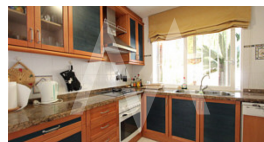

RV1283ALT
Villa With Fantastic Seaviews Near The Golf Course

Altea
SOLD

Property features

Double Glass Windows
Fireplace
Tennis Court

Community features

Property details

Built size	170 m2
Plot size	1200 m2
Bedrooms	3
Bathrooms	2
City	Altea
Build	1995
Orientation	S-E
View	Bay, Mountain
Distance Airport	-
Distance Sea	-
Distance Shops	-
Dist. City Centre	-