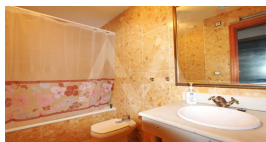

**RB2108ALT02**  
Nice Bungalow In Altea

Altea  
**SOLD**

**Property features**

Alarm  
Armored Door  
Built-in Wardrobes  
Double Glass Windows  
Fireplace  
Garage  
Internet Connection  
Storage Room  
Tv Satellite  
Wifi