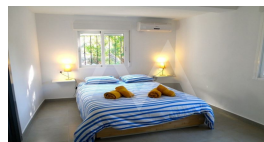

AV1998ALT02
Rental!!! House With Pool In Altea

Altea
ON REQUEST

Property features

Double Glass Windows
Furnished
Garage
Internet Connection
Tv Satellite
Wifi

Community features

Game Area
Gardens
Gym
Hotel
Indoor Swimming Pool
Jacuzzi
Paddle Court
Parking
Public Transport
Sport Center
Tennis Court

Property details

Built size	100 m2
Plot size	400 m2
Bedrooms	2
Bathrooms	2
City	Altea
Build	-
Orientation	-
View	Mountain
Distance Airport	62 km
Distance Sea	150 m
Distance Shops	5 km
Dist. City Centre	5 km