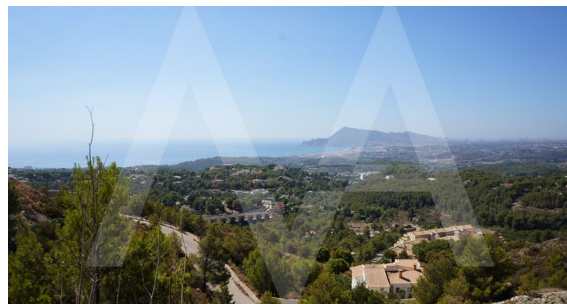

RP1721ALT
Plot In Altea With Sea Views

Altea
€ 250.000

Property features

Community features

Property details

- 15 Min Beach
- 15 Min Market
- 15 Min Shops
- Game Area
- Gardens
- Golf Court
- Gym
- Hotel
- Indoor Swimming Pool
- Jacuzzi
- Paddle Court
- Parking
- Social Club
- Sport Center
- Swimming Pool
- Tennis Court

Built size	0 m2
Plot size	1230 m2
Bedrooms	0
Bathrooms	0
City	Altea
Build	-
Orientation	South
View	Sea, Mountain
Distance Airport	65 km
Distance Sea	3000 m
Distance Shops	1 km
Dist. City Centre	1 km

Meg van Amstel
T. +34 966 88 01 31
M. +34 607 22 11 33
E. info@megvanamstel.com
W. www.megvanamstel.com