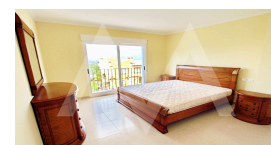

RB1631ALT
Bungalow In Altea Hills

Altea

€ 280.000 **-18%** € 230.000