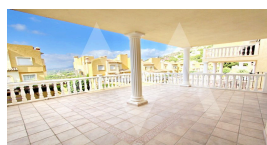

RB1631ALT
Bungalow In Altea Hills

Altea

€ 280.000 **-18%** € 230.000

Property features

- Armored Door
- Built-in Wardrobes
- Double Glass Windows
- Fireplace
- Garage
- Internet Connection
- Private Parking
- Tv Satellite
- Video Surveillance
- Wifi