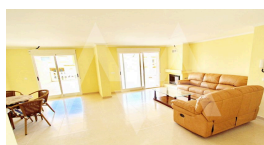

RB1631ALT
Bungalow In Altea Hills

Altea

€ 280.000 **-18%** € 230.000