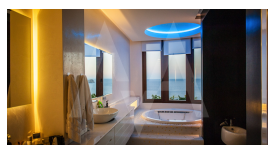

RV1509BEM

Incredible Villa In Benidorm Next To The Sea

Benidorm

€ ~~3.900.000~~ -24% € 2.950.000

Property features

- Alarm
- Armored Door
- Barbecue
- Built-in Wardrobes
- Centralised Security
- Disabled Access
- Domotic System
- Double Glass Windows
- Dressing Room
- Electric Blinds
- Elevator
- Fireplace
- Furnished
- Garage
- Gym
- Home-cinema
- Internet Connection
- Jacuzzi
- Laundry Room
- Library
- Solar Panels
- Spa