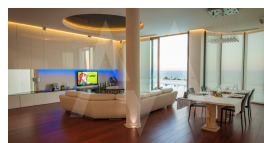

RV1509BEM

Incredible Villa In Benidorm Next To The Sea

Benidorm

€ ~~3.900.000~~ -24% € 2.950.000

Property features

- Alarm
- Armored Door
- Barbecue
- Built-in Wardrobes
- Centralised Security
- Disabled Access
- Domotic System
- Double Glass Windows
- Dressing Room
- Electric Blinds
- Elevator
- Fireplace
- Furnished
- Garage
- Gym
- Home-cinema
- Internet Connection
- Jacuzzi
- Laundry Room
- Library
- Solar Panels
- Spa