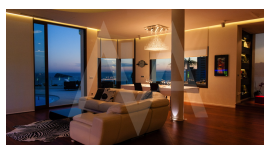

RV1509BEM

Incredible Villa In Benidorm Next To The Sea

Benidorm

€ ~~3.900.000~~ -24% € 2.950.000

Property features

- Alarm
- Armored Door
- Barbecue
- Built-in Wardrobes
- Centralised Security
- Disabled Access
- Domotic System
- Double Glass Windows
- Dressing Room
- Electric Blinds
- Elevator
- Fireplace
- Furnished
- Garage
- Gym
- Home-cinema
- Internet Connection
- Jacuzzi
- Laundry Room
- Library
- Solar Panels
- Spa